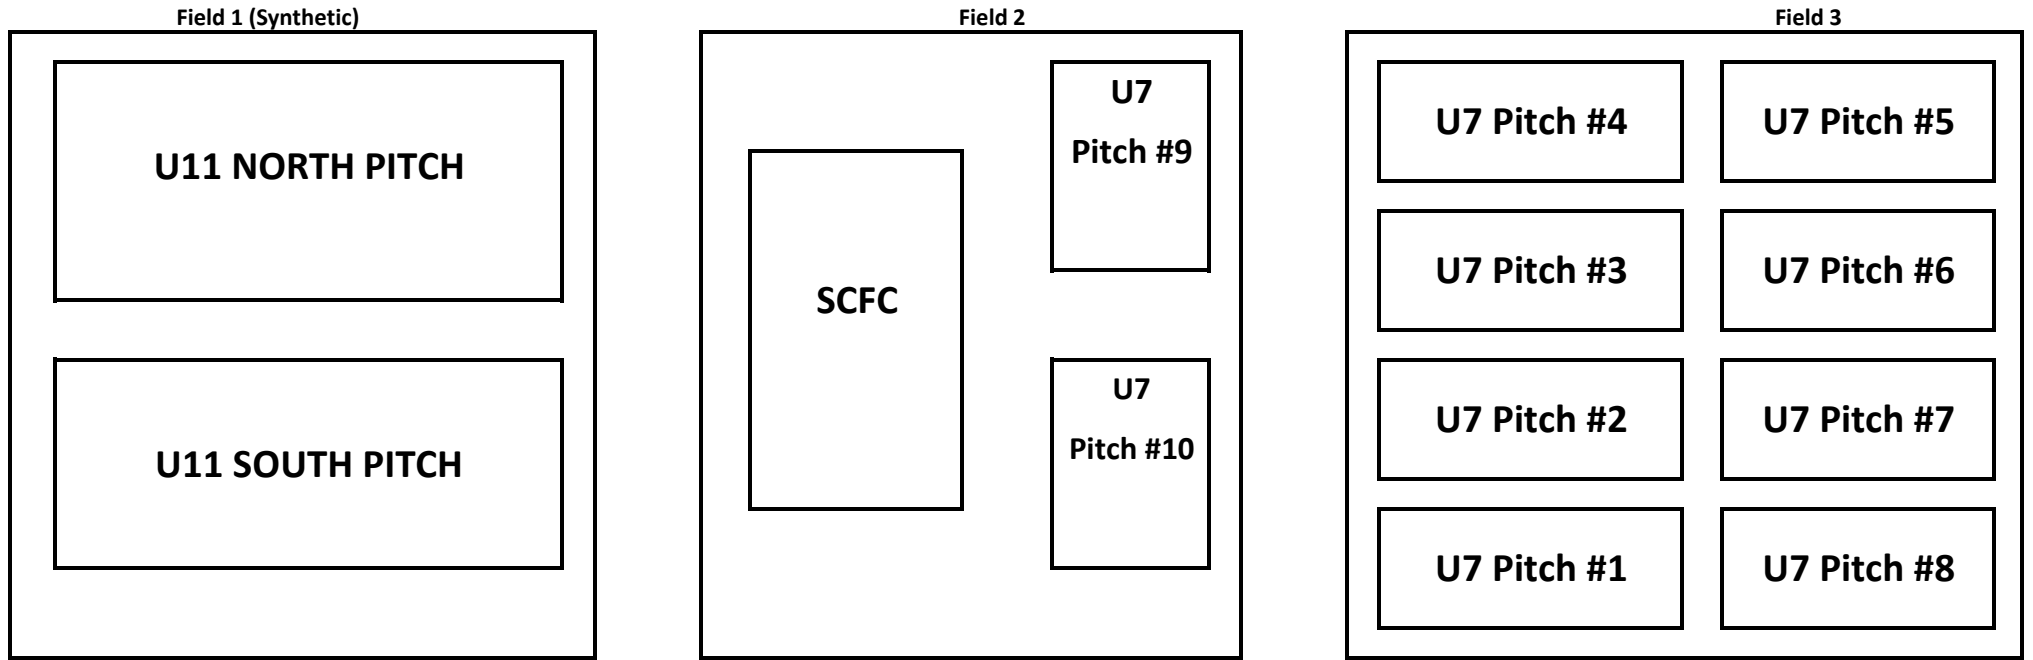

Surf Coast FC U7 HUB Pitch Layout

DINING & REFRESHMENTS UPSTAIRS

CLUB HOUSE / UPSTAIRS VIEWING AREA

The central area is a large rectangle containing the text "DINING & REFRESHMENTS UPSTAIRS" at the top, "CLUB HOUSE / UPSTAIRS VIEWING AREA" in the center, and four toilet icons (two in the top row, two in the bottom row) on the right side.

FOOD TRUCK

= Toilet